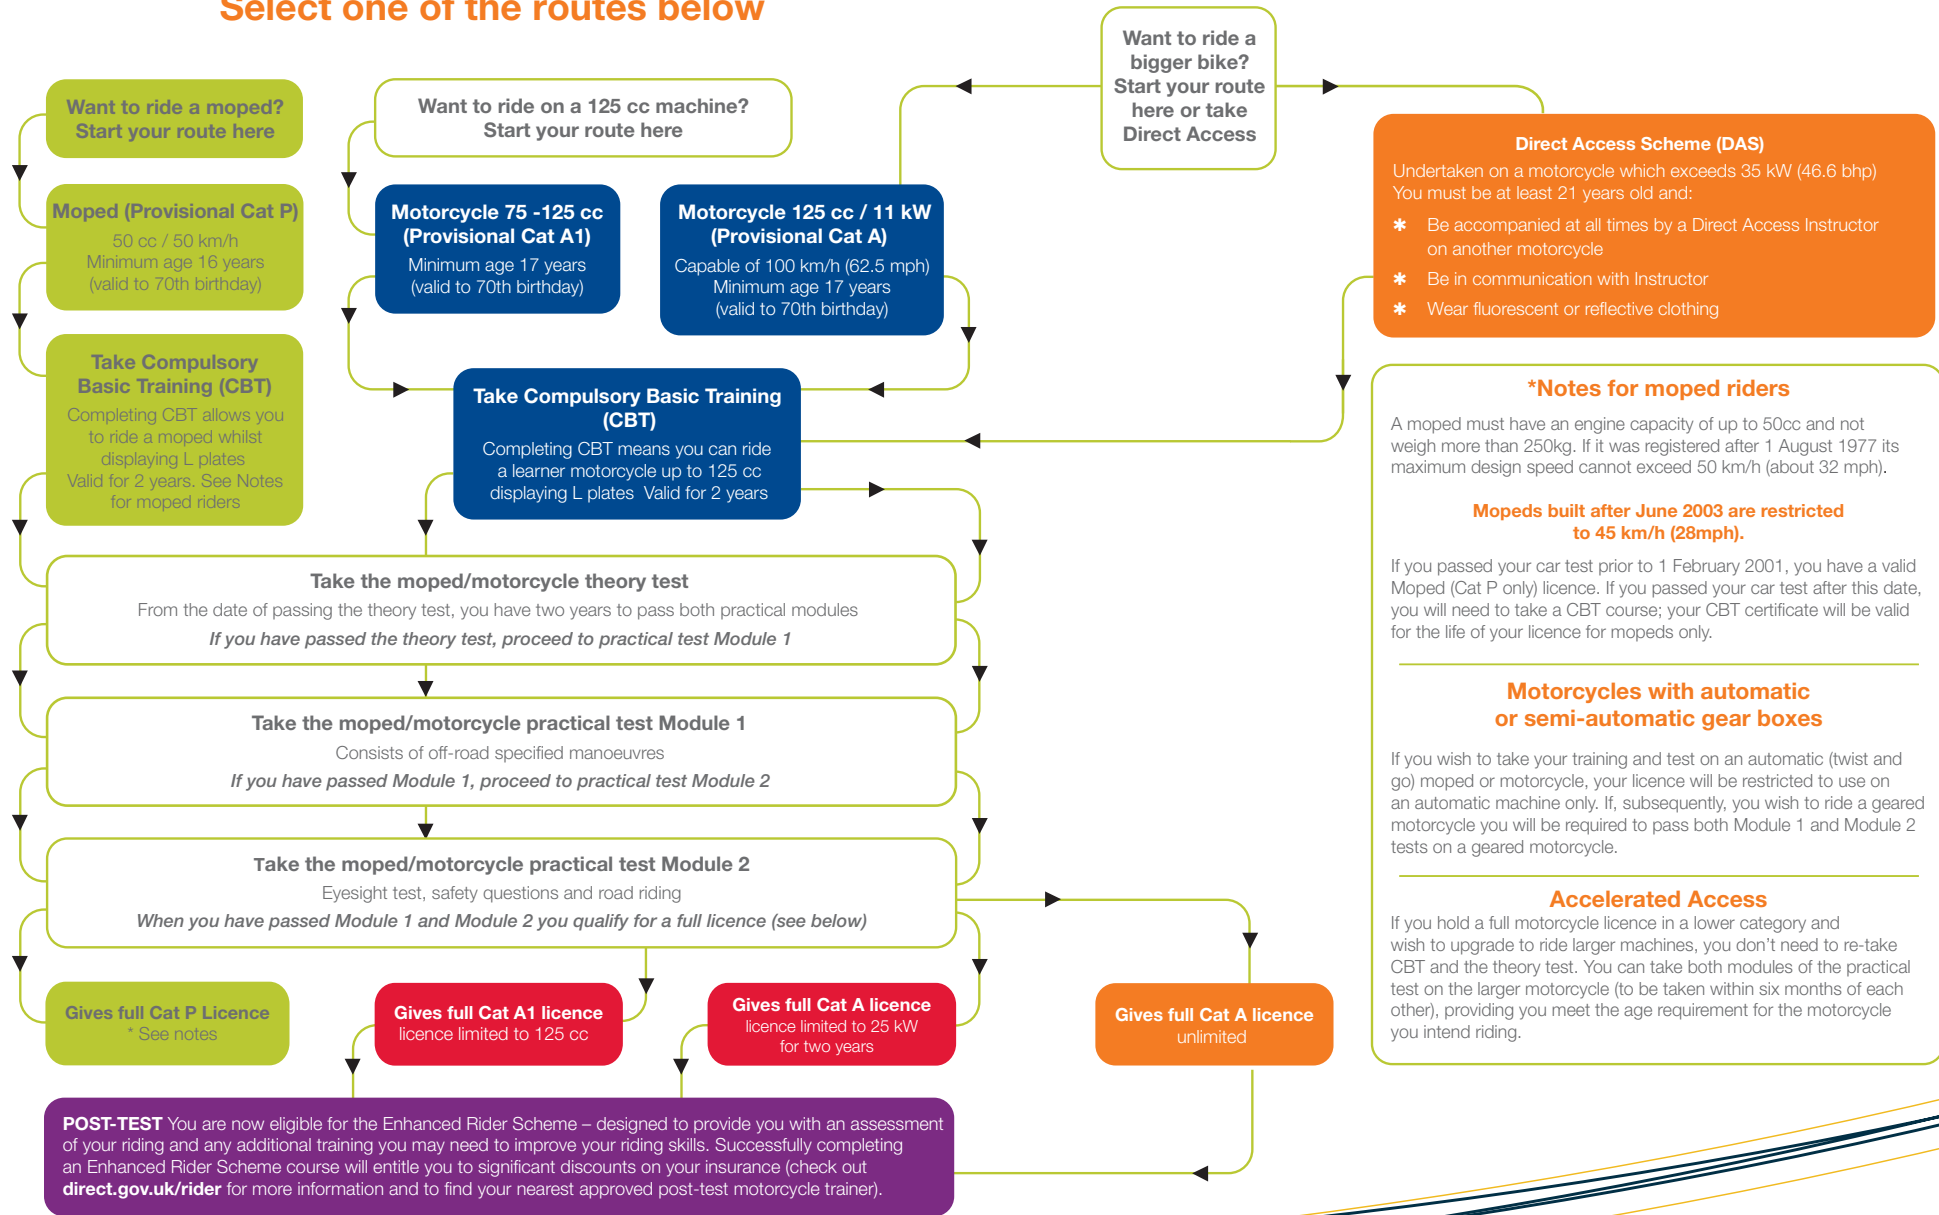

# How to get a moped or motorcycle licence

## Select one of the routes below

# The routes to your motorcycle licence

Find out more about learning to ride at [direct.gov.uk/motorcycle](http://direct.gov.uk/motorcycle)